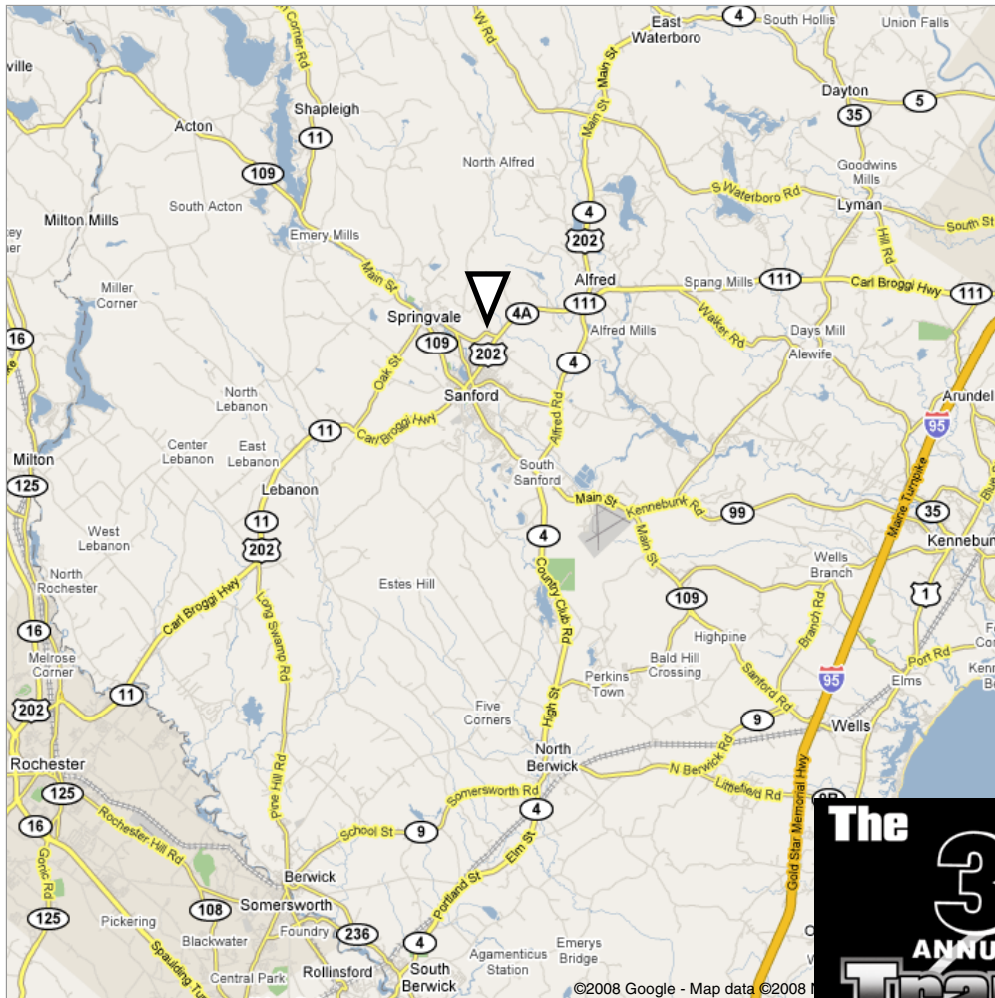

Farm Bureau Field Day  
Shaw's Ridge, 1926

**DIRECTIONS TO SHAW'S RIDGE FARM:**

From Biddeford: Take Rt.111 west (turn right from turnpike exit) go to the intersection of Rt.111 and Rt. 224A (Shaw's Ridge Equipment, John Deere Dealership, at the intersection) turn right toward Springvale. The farm is 1/4 mile on your right.

From Sanford: Take rt.202/11 east, go past the hospital to the intersection of rt. 224A (Shaw's Ridge Equipment, John Deere Dealership, at the intersection) turn left toward Springvale. The farm is 1/4 mile on your right.